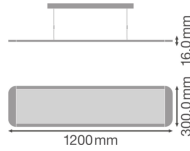

Specifications Ledvance LED Panel  
Direct/Indirect 36W 3850lm - 830  
Warm White | 120x30cm - UGR <19

[View Product](#)

## Technical Information

Technology	LED Integrated
Replaces (Watt)	2x36
Wattage	36
Voltage (V)	220-240
Dimmable	Not Dimmable
Colour Code	830 Warm White
Colour temperature (Kelvin)	3000 Warm White
Colour Rendering (Ra)	80-89
Colour of Light	White
Light colour options	Single Color
Luminous Flux (Lumen)	3850

## Dimensions

LED panel size	120x30cm
Length (mm)	1195
Width (mm)	295
Height (mm)	16

 **Sensor Information** Order from the **largest lighting specialist** in Europe  **Customised** quotation

Type of sensor