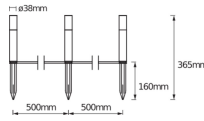

Specifications Ledvance Smart+ WiFi LED Garden Pole 3 Dot Extention 3.1W 108lm | RGBW

[View Product](#)

General Information

SKU	243961
EAN	4058075478251
Brand	Ledvance
Manufacturer Name	SMART WIFI GARDEN POLE RGBW 3PEXT LEDV

IP-rating	IP65
-----------	------

Series	Smart+
--------	--------

Dimensions

Length (mm)	38
-------------	----

Width (mm)	38
------------	----

Sensor Information

Type of sensor	No Sensor
----------------	-----------