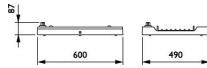

Specifications Philips LED Highbay GentleSpace BY481P SMT-HDXT 162W 25000lm 44D - 840 Cool White | IP65 - Dali Dimmable

[View Product](#)